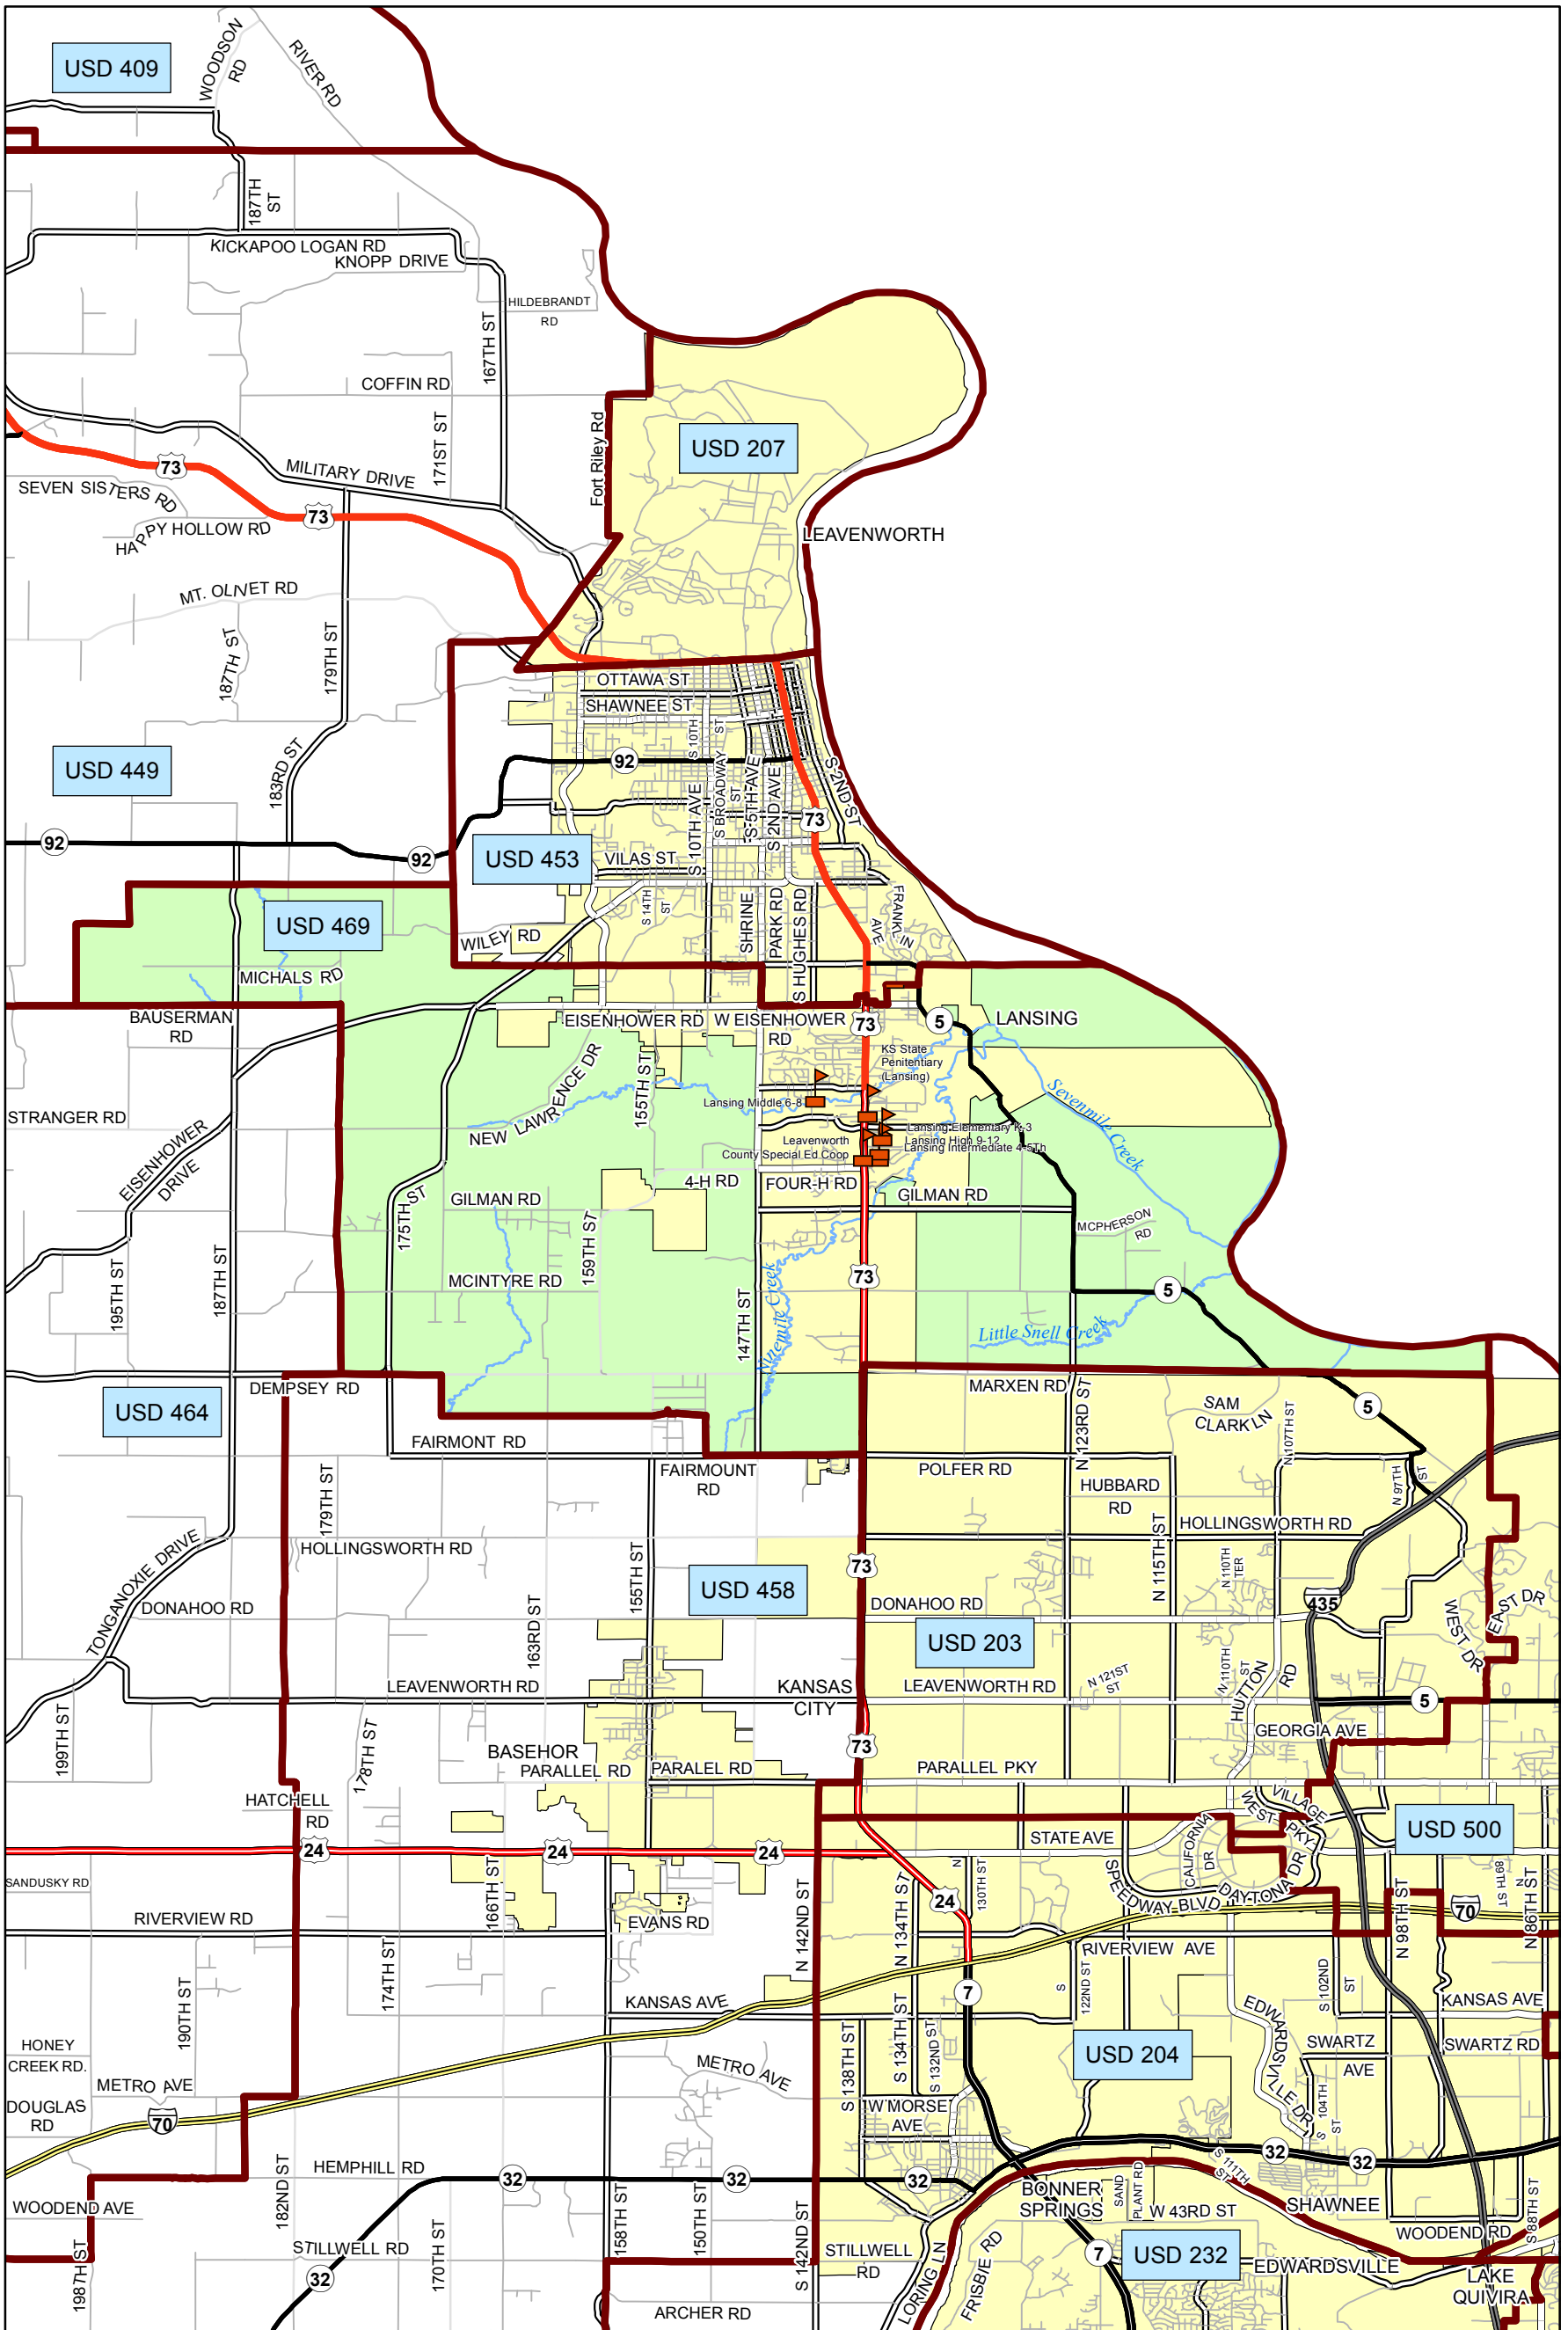

# USD 469 District Map

PREPARED BY THE  
**KANSAS DEPARTMENT OF TRANSPORTATION**  
**BUREAU OF TRANSPORTATION PLANNING**

MAP CREATED TUESDAY, JUNE 02, 2015

KDOT makes no warranties, guarantees, or representations for accuracy of this information and assumes no liability for errors or omissions.

-  Primary/Secondary School
-  Post Secondary School
-  District Boundaries